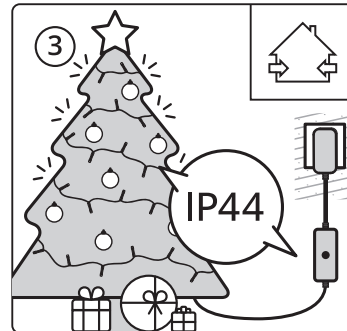

Incl.

160 LEDs

9290041012 9290041013 9290041016

B

1

!

2

3

4

5