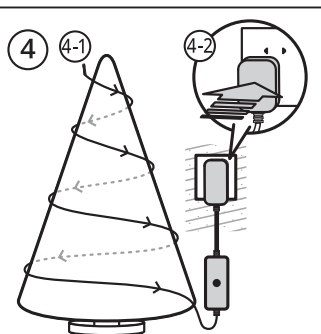

Incl.

160 LEDs

9290041012 9290041013 9290041016

B

1

!

2

3

4

5