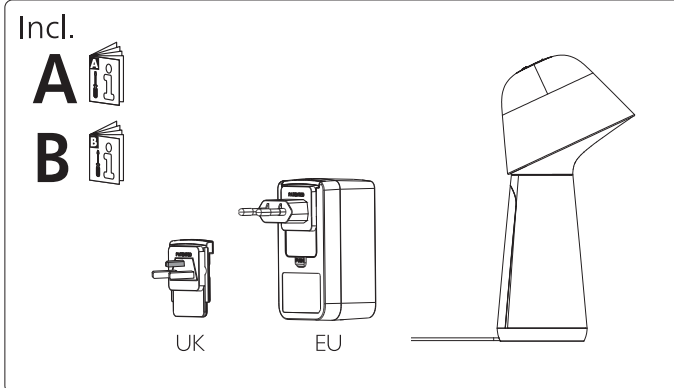

PHILIPS

hue personal wireless lighting

White and color ambiance

Gradient

Twilight

Sleep and wake-up light

Energise and wind down with smart lighting

Signify  
I.B.R.S. / C.C.R.I. Numéro 10461  
5600 VB Eindhoven, the Netherlands  
00800-74454775