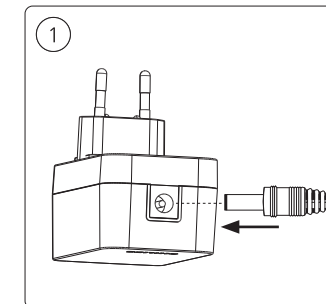

PHILIPS

hue personal wireless lighting

White and color ambiance

Gradient

Twilight

Sleep and wake-up light

Energise and wind down with smart lighting

Signify  
I.B.R.S. / C.C.R.I. Numéro 10461  
5600 VB Eindhoven, the Netherlands  
00800-74454775