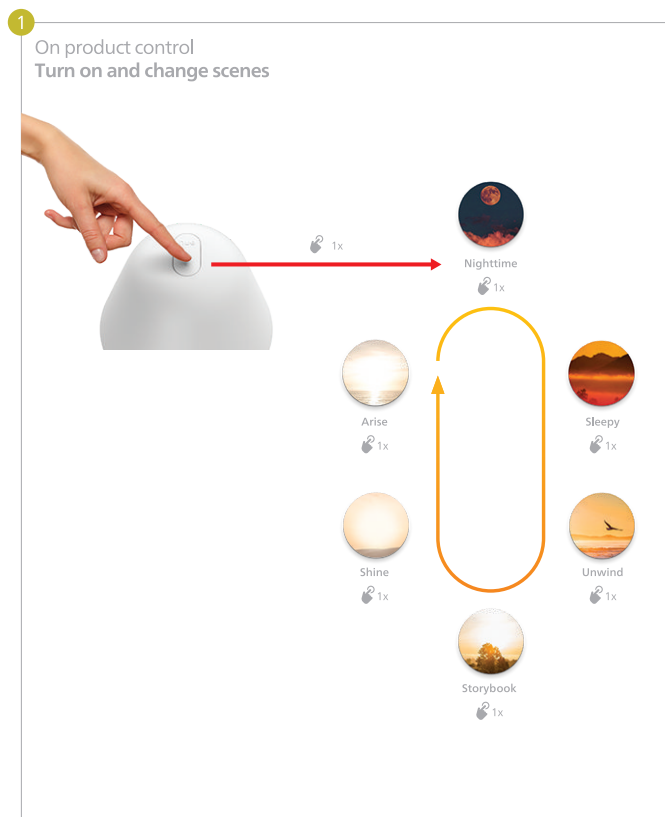

PHILIPS

hue personal wireless lighting

White and color ambiance

Gradient

Twilight

Sleep and wake-up light

Energise and wind down with smart lighting

Signify  
I.B.R.S. / C.C.R.I. Numéro 10461  
5600 VB Eindhoven, the Netherlands  
00800-74454775