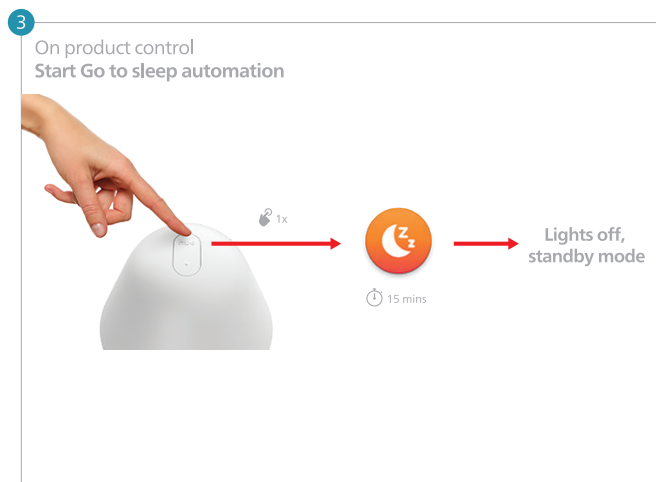

PHILIPS

hue personal wireless lighting

White and color ambiance

Gradient

Twilight

Sleep and wake-up light

Energise and wind down with smart lighting

Signify  
I.B.R.S. / C.C.R.I. Numéro 10461  
5600 VB Eindhoven, the Netherlands  
00800-74454775