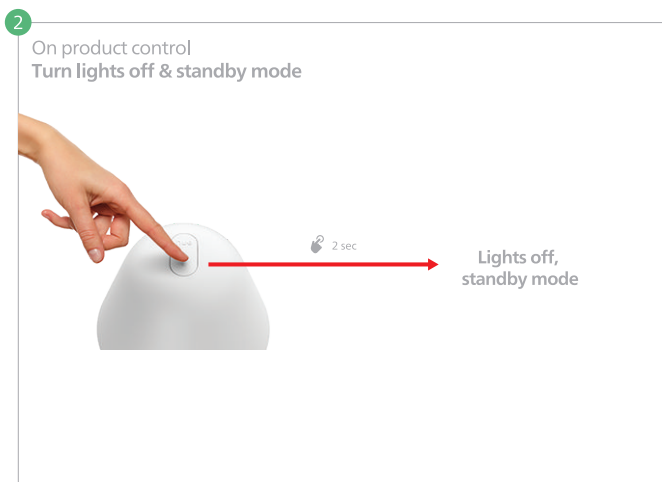

PHILIPS

hue personal wireless lighting

White and color ambiance

Gradient

Twilight

Sleep and wake-up light

Energise and wind down with smart lighting

Signify  
I.B.R.S. / C.C.R.I. Numéro 10461  
5600 VB Eindhoven, the Netherlands  
00800-74454775