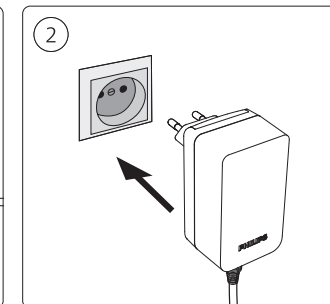

PHILIPS

hue personal wireless lighting

White and color ambiance

Gradient

Twilight

Sleep and wake-up light

Energise and wind down with smart lighting

Signify  
I.B.R.S. / C.C.R.I. Numéro 10461  
5600 VB Eindhoven, the Netherlands  
00800-74454775