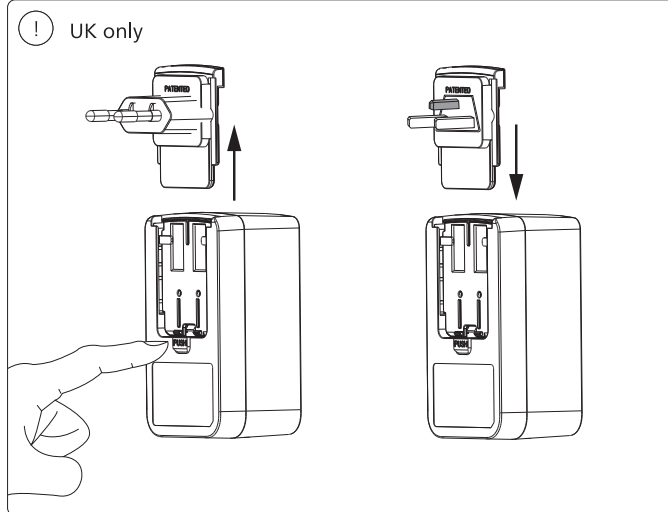

PHILIPS

hue personal wireless lighting

White and color ambiance

Gradient

Twilight

Sleep and wake-up light

Energise and wind down with smart lighting

Signify  
I.B.R.S. / C.C.R.I. Numéro 10461  
5600 VB Eindhoven, the Netherlands  
00800-74454775